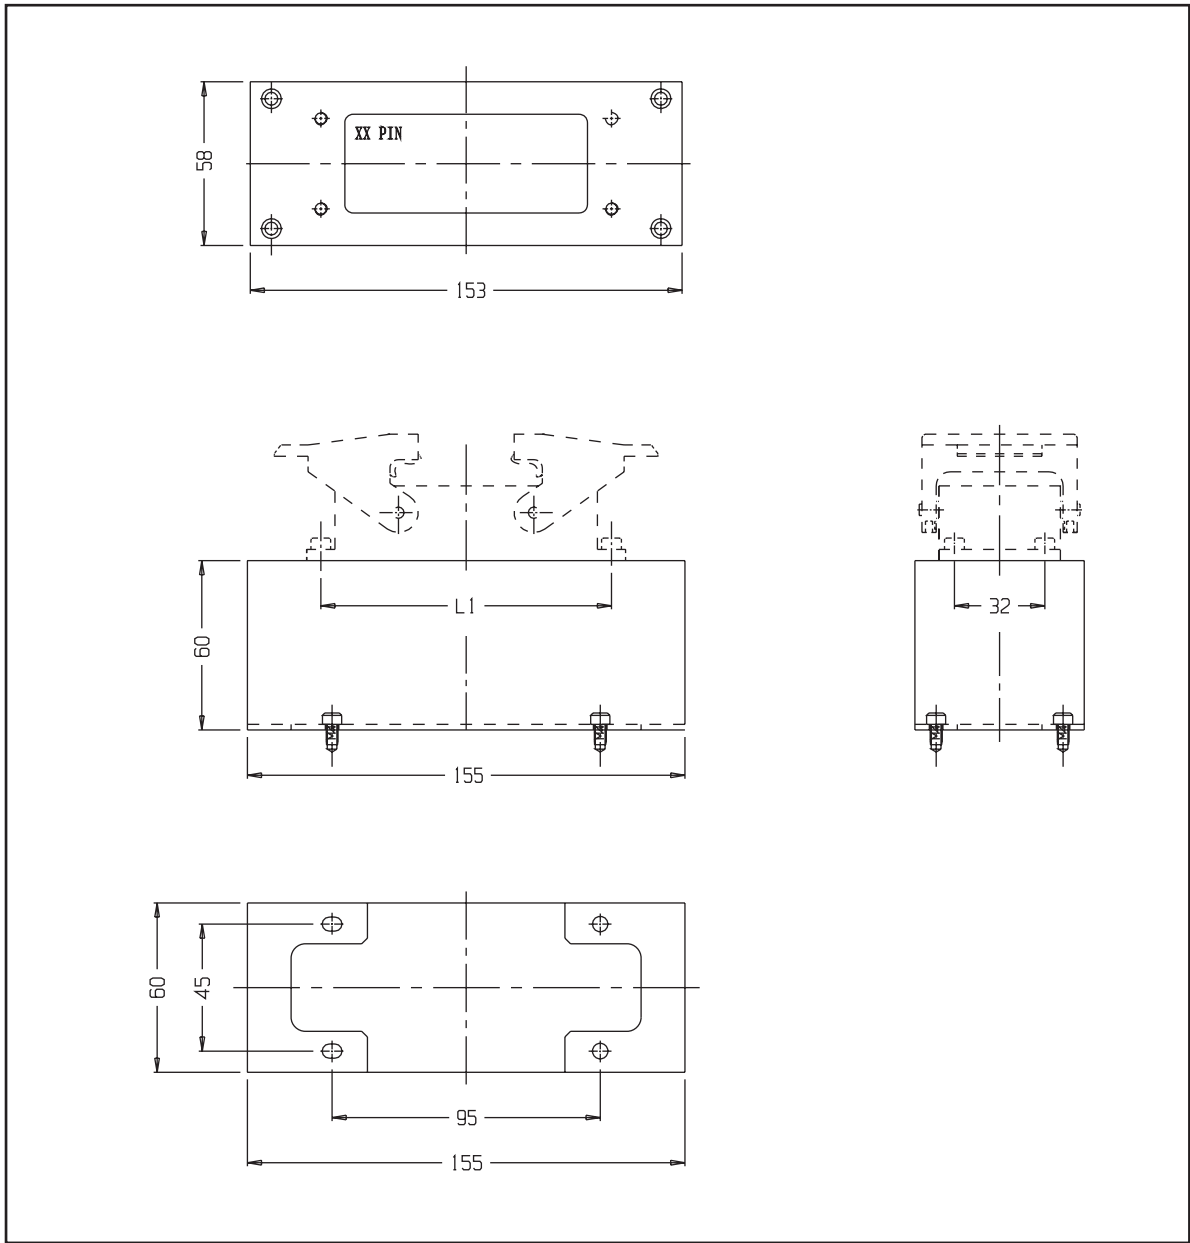

Type	L1
6 PIN	70
10 PIN	83

No.	Pin
CONN06	6
CONN10	10

Type	L1
16 PIN	103
24 PIN	130

No.	Pin
CONN16	16
CONN24	24

Type	L1
10 PIN	83
16 PIN	103
24 PIN	130

No.	Pin
US-CONNB10	10
US-CONNB16	16
US-CONNB24	24

Type	L1
16 PIN	103
24 PIN	130

Type	L1
16 PIN	103
24 PIN	130

Insert male

No.	Description
MASKINHA06	Insert male, 6-pin
MASKINHA10	Insert male, 10-pin
MASKINHA16	Insert male, 16-pin
MASKINHA24	Insert male, 24-pin

Insert female

No.	Description
MASKINHO06	Insert female, 6-pin
MASKINHO10	Insert female, 10-pin
MASKINHO16	Insert female, 16-pin
MASKINHO24	Insert female, 24-pin