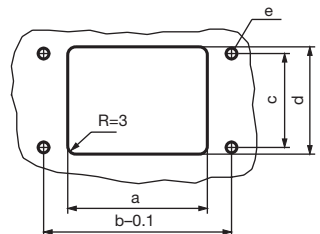

Boring	a	b	bottom:c	d	e
6-polig	52	70	32	35	M4
10-polig	65	83	32	35	M4
16-polig	86	103	32	35	M4
24-polig	112	130	32	35	M4