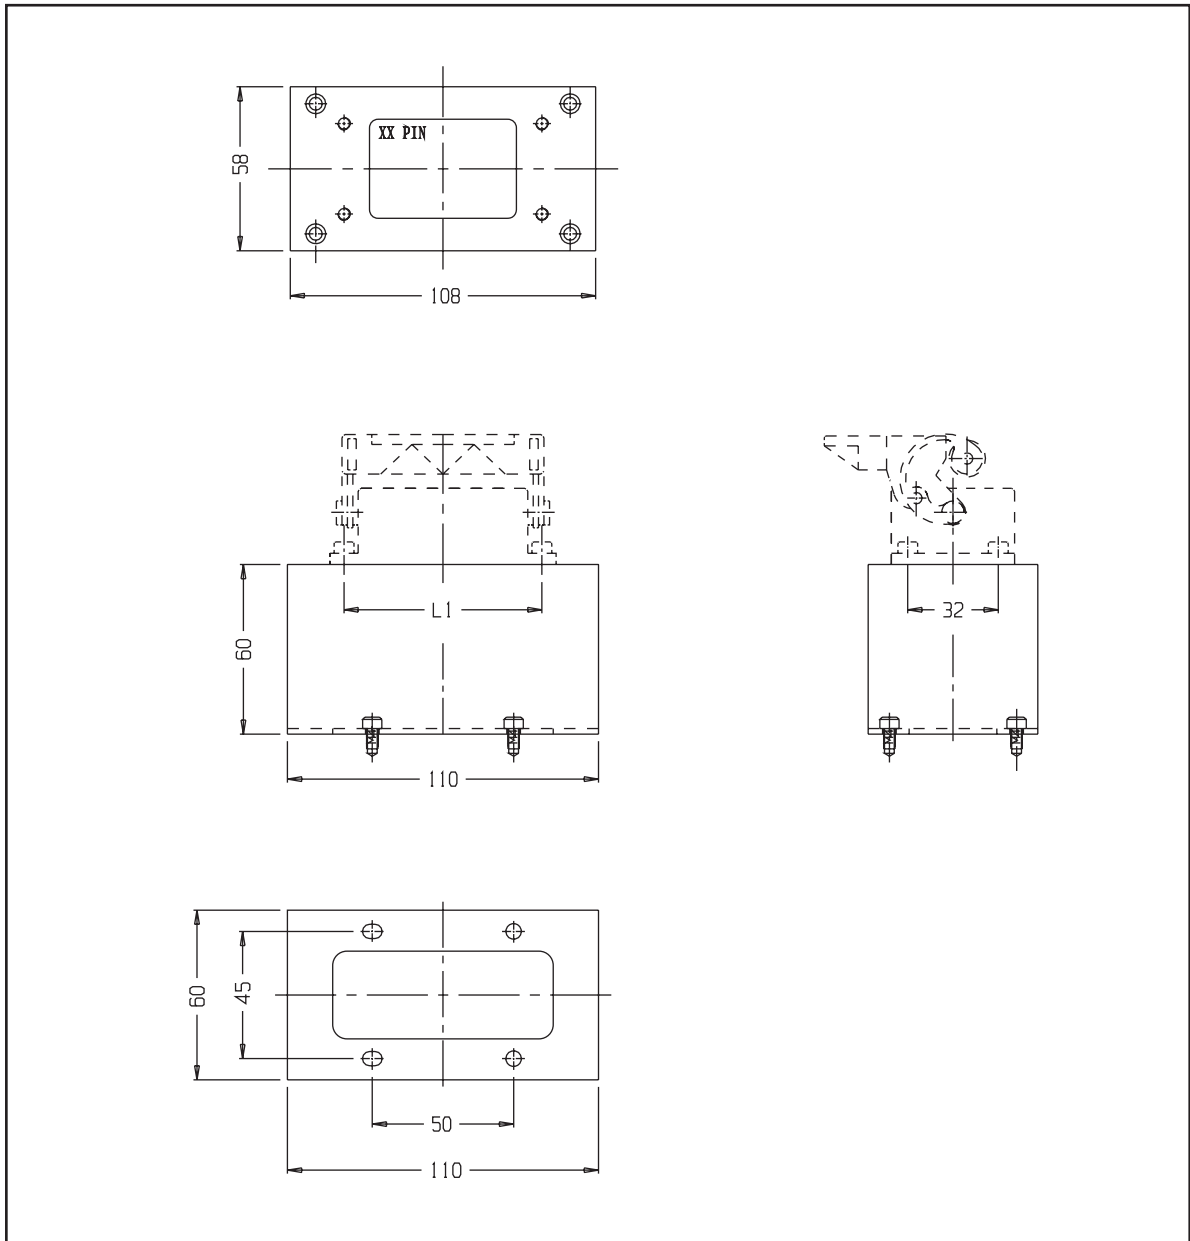

Type	L1
6 PIN	70
10 PIN	83

No.	Pin
CONN06	6
CONN10	10

Type	L1
16 PIN	103
24 PIN	130

No.	Pin
CONN16	16
CONN24	24

Type	L1
10 PIN	83
16 PIN	103
24 PIN	130

No.	Pin
US-CONNB10	10
US-CONNB16	16
US-CONNB24	24

Type	L1
16 PIN	103
24 PIN	130

Type	L1
16 PIN	103
24 PIN	130

Insert male

No.	Description
MASKINHA06	Insert male, 6-pin
MASKINHA10	Insert male, 10-pin
MASKINHA16	Insert male, 16-pin
MASKINHA24	Insert male, 24-pin

Insert female

No.	Description
MASKINHO06	Insert female, 6-pin
MASKINHO10	Insert female, 10-pin
MASKINHO16	Insert female, 16-pin
MASKINHO24	Insert female, 24-pin