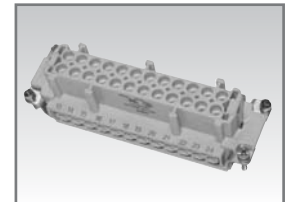

Type	L1
6 PIN	70
10 PIN	83

No.	Pin
CONN06	6
CONN10	10

Type	L1
16 PIN	103
24 PIN	130

No.	Pin
CONN16	16
CONN24	24

Type	L1
10 PIN	83
16 PIN	103
24 PIN	130

No.	Pin
US-CONNB10	10
US-CONNB16	16
US-CONNB24	24

Type	L1
16 PIN	103
24 PIN	130

Type	L1
16 PIN	103
24 PIN	130

Insert male

No.	Description
MASKINHA06	Insert male, 6-pin
MASKINHA10	Insert male, 10-pin
MASKINHA16	Insert male, 16-pin
MASKINHA24	Insert male, 24-pin

Insert female

No.	Description
MASKINHO06	Insert female, 6-pin
MASKINHO10	Insert female, 10-pin
MASKINHO16	Insert female, 16-pin
MASKINHO24	Insert female, 24-pin

B series

No.	Description	Lock Qty	Lid (Y/N)
MASKKAFL06C	Housing flange with cover 6-pin	1	Y
MASKKAFL16C	Housing flange with cover 16-pin	1	Y
MASKKAFL24C	Housing flange with cover 24-pin	1	Y

Hood loom, top exit